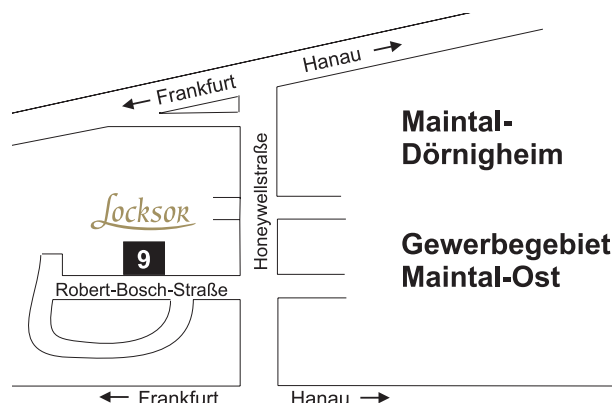

3. Coming from Frankfurt Airport or the Frankfurter Kreuz, please take the A3 towards Würzburg. Leave the A3 at the Frankfurt/Ost or Offenbacher Kreuz exit. You are now on the A661 heading towards Frankfurt/Ost. Shortly after you pass Kaiserlei-Brücke, turn right into Hanauer Landstraße, and follow this road until you reach the edge of Frankfurt (Fechenheim). This will automatically take you onto the B8/40 main road, heading towards Maintal. Stay on the B8/40 until you get to Maintal-Dörnigheim.

Once in town, follow the main street (Kennedystraße) until you see an Aral petrol station on the left. Turn right at the traffic lights right after into Kesselstädter Straße (on the right you'll see a WAL*MART shopping centre.) Drive down the street until the next set of traffic lights, and then turn left into Honeywellstraße, then left again at the next crossroads into Robert-Bosch-Straße. Number 9 is on the right.

ARRIVING BY TRAIN:

The Maintal-Ost suburban line station (S-Bahnhof Haltestelle) is only a few minutes drive from our premises. We will be glad to find out and let you know your train connections, and of course we will meet you at the station.

We hope you have a good journey and a pleasant stay.

Locksor GmbH
Robert-Bosch-Strasse 9
63477 Maintal
Telefon 0 61 81.908 19 84-0
Telefax 0 61 81.908 19 84-3
info@locksor.de
www.locksor.de

Geschäftsführer:
Magda Klink-Völker
Thomas Völker
Amtsgericht Hanau HRB 7268